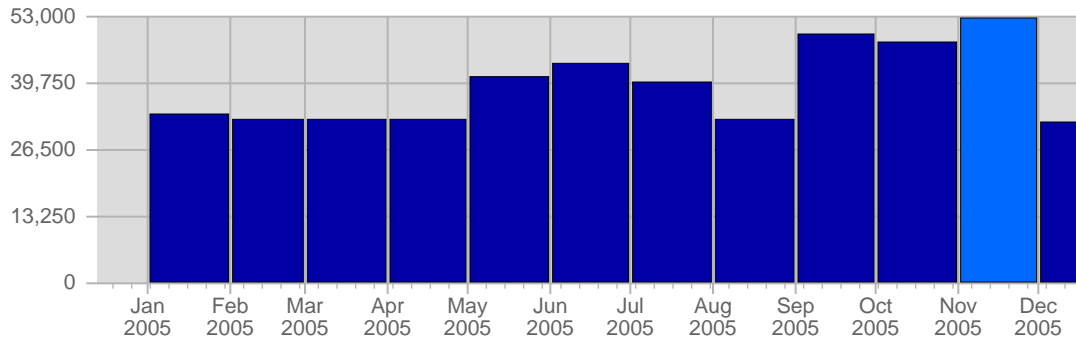

Traffic and Activity > Visits

Report Description

Report Description: Visits during the month of November 2005
 Report Range: Month of November 2005
 Report Scope: Historical Data

Historic Breakdown

Breakdown

Date	Total Visits	Average Visits Historically	Change	Percent of Total Visits
Tue Nov 1st, 2005	1,215	1,576.88	+1,215 ▲	2.32%
Wed Nov 2nd, 2005	1,980	1,526.45	+1,980 ▲	3.77%
Thu Nov 3rd, 2005	1,818	1,486.83	+1,818 ▲	3.46%
Fri Nov 4th, 2005	2,974	1,435.67	+2,974 ▲	5.67%
Sat Nov 5th, 2005	1,230	809.38	+1,230 ▲	2.34%
Sun Nov 6th, 2005	1,108	742.11	+327 ▲	2.11%
Mon Nov 7th, 2005	2,600	1,527.30	+1,054 ▲	4.95%
Tue Nov 8th, 2005	2,361	1,576.88	+1,146 ▲	4.50%
Wed Nov 9th, 2005	2,000	1,526.45	+20 ▲	3.81%
Thu Nov 10th, 2005	1,891	1,486.83	+73 ▲	3.60%
Fri Nov 11th, 2005	1,859	1,435.67	-1,115 ▼	3.54%
Sat Nov 12th, 2005	1,090	809.38	-140 ▼	2.08%
Sun Nov 13th, 2005	952	742.11	-156 ▼	1.81%
Mon Nov 14th, 2005	2,025	1,527.30	-575 ▼	3.86%
Tue Nov 15th, 2005	1,920	1,576.88	-441 ▼	3.66%
Wed Nov 16th, 2005	1,977	1,526.45	-23 ▼	3.77%
Thu Nov 17th, 2005	1,982	1,486.83	+91 ▲	3.78%
Fri Nov 18th, 2005	2,007	1,435.67	+148 ▲	3.82%
Sat Nov 19th, 2005	1,085	809.38	-5 ▼	2.07%
Sun Nov 20th, 2005	937	742.11	-15 ▼	1.79%
Mon Nov 21st, 2005	2,030	1,527.30	+5 ▲	3.87%
Tue Nov 22nd, 2005	2,018	1,576.88	+98 ▲	3.84%
Wed Nov 23rd, 2005	1,964	1,526.45	-13 ▼	3.74%
Thu Nov 24th, 2005	1,747	1,486.83	-235 ▼	3.33%
Fri Nov 25th, 2005	1,788	1,435.67	-219 ▼	3.41%
Sat Nov 26th, 2005	1,028	809.38	-57 ▼	1.96%
Sun Nov 27th, 2005	863	742.11	-74 ▼	1.64%
Mon Nov 28th, 2005	1,977	1,527.30	-53 ▼	3.77%
Tue Nov 29th, 2005	2,138	1,576.88	+120 ▲	4.07%
Wed Nov 30th, 2005	1,928	1,526.45	-36 ▼	3.67%
	52,492	28,642		