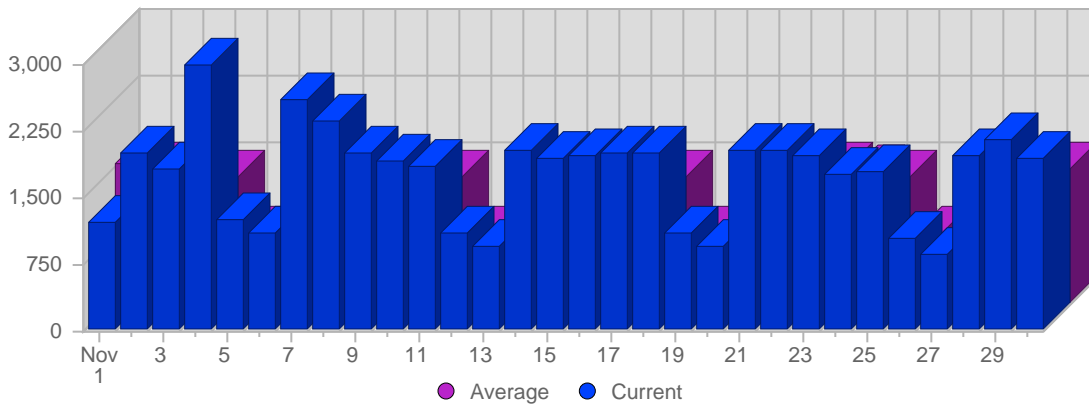

Traffic and Activity > Visits

Report Description

Report Description: Visits during the month of November 2005
 Report Range: Month of November 2005
 Report Scope: Historical Data

Historic Breakdown

Breakdown

Date	Total Visits	Average Visits Historically	Change	Percent of Total Visits
Tue Nov 1st, 2005	1,215	1,576.88	+1,215 ▲	2.32%
Wed Nov 2nd, 2005	1,980	1,526.45	+1,980 ▲	3.77%
Thu Nov 3rd, 2005	1,818	1,486.83	+1,818 ▲	3.46%
Fri Nov 4th, 2005	2,974	1,435.67	+2,974 ▲	5.67%
Sat Nov 5th, 2005	1,230	809.38	+1,230 ▲	2.34%
Sun Nov 6th, 2005	1,108	742.11	+327 ▲	2.11%
Mon Nov 7th, 2005	2,600	1,527.30	+1,054 ▲	4.95%
Tue Nov 8th, 2005	2,361	1,576.88	+1,146 ▲	4.50%
Wed Nov 9th, 2005	2,000	1,526.45	+20 ▲	3.81%
Thu Nov 10th, 2005	1,891	1,486.83	+73 ▲	3.60%
Fri Nov 11th, 2005	1,859	1,435.67	-1,115 ▼	3.54%
Sat Nov 12th, 2005	1,090	809.38	-140 ▼	2.08%
Sun Nov 13th, 2005	952	742.11	-156 ▼	1.81%
Mon Nov 14th, 2005	2,025	1,527.30	-575 ▼	3.86%
Tue Nov 15th, 2005	1,920	1,576.88	-441 ▼	3.66%
Wed Nov 16th, 2005	1,977	1,526.45	-23 ▼	3.77%
Thu Nov 17th, 2005	1,982	1,486.83	+91 ▲	3.78%
Fri Nov 18th, 2005	2,007	1,435.67	+148 ▲	3.82%
Sat Nov 19th, 2005	1,085	809.38	-5 ▼	2.07%
Sun Nov 20th, 2005	937	742.11	-15 ▼	1.79%
Mon Nov 21st, 2005	2,030	1,527.30	+5 ▲	3.87%
Tue Nov 22nd, 2005	2,018	1,576.88	+98 ▲	3.84%
Wed Nov 23rd, 2005	1,964	1,526.45	-13 ▼	3.74%
Thu Nov 24th, 2005	1,747	1,486.83	-235 ▼	3.33%
Fri Nov 25th, 2005	1,788	1,435.67	-219 ▼	3.41%
Sat Nov 26th, 2005	1,028	809.38	-57 ▼	1.96%
Sun Nov 27th, 2005	863	742.11	-74 ▼	1.64%
Mon Nov 28th, 2005	1,977	1,527.30	-53 ▼	3.77%
Tue Nov 29th, 2005	2,138	1,576.88	+120 ▲	4.07%
Wed Nov 30th, 2005	1,928	1,526.45	-36 ▼	3.67%
	52,492	28,642		