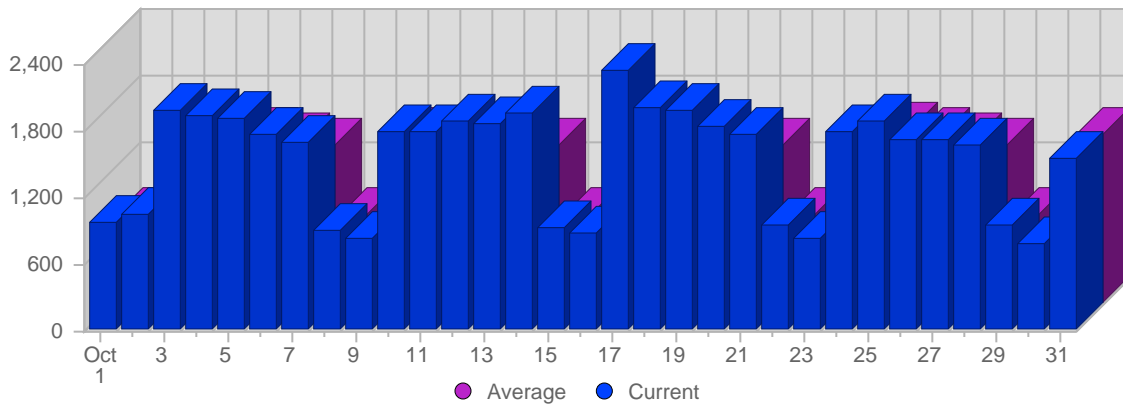

## Traffic and Activity > Visits

### Report Description

Report Description: Visits during the month of October 2005  
 Report Range: Month of October 2005  
 Report Scope: Historical Data

### Historic Breakdown

### Breakdown

Date	Total Visits	Average Visits Historically	Change	Percent of Total Visits
Sat Oct 1st, 2005	967	809.38	+967 ▲	2.02%
Sun Oct 2nd, 2005	1,034	742.11	+1,034 ▲	2.16%
Mon Oct 3rd, 2005	1,969	1,527.30	+1,969 ▲	4.12%
Tue Oct 4th, 2005	1,942	1,576.88	+1,942 ▲	4.06%
Wed Oct 5th, 2005	1,899	1,526.45	+1,899 ▲	3.97%
Thu Oct 6th, 2005	1,775	1,486.83	+1,775 ▲	3.71%
Fri Oct 7th, 2005	1,695	1,435.67	+1,695 ▲	3.55%
Sat Oct 8th, 2005	890	809.38	-77 ▼	1.86%
Sun Oct 9th, 2005	830	742.11	-204 ▼	1.74%
Mon Oct 10th, 2005	1,791	1,527.30	-178 ▼	3.75%
Tue Oct 11th, 2005	1,782	1,576.88	-160 ▼	3.73%
Wed Oct 12th, 2005	1,893	1,526.45	-6 ▼	3.96%
Thu Oct 13th, 2005	1,848	1,486.83	+73 ▲	3.87%
Fri Oct 14th, 2005	1,952	1,435.67	+257 ▲	4.08%
Sat Oct 15th, 2005	912	809.38	+22 ▲	1.91%
Sun Oct 16th, 2005	869	742.11	+39 ▲	1.82%
Mon Oct 17th, 2005	2,341	1,527.30	+550 ▲	4.90%
Tue Oct 18th, 2005	2,011	1,576.88	+229 ▲	4.21%
Wed Oct 19th, 2005	1,976	1,526.45	+83 ▲	4.13%
Thu Oct 20th, 2005	1,832	1,486.83	-16 ▼	3.83%
Fri Oct 21st, 2005	1,773	1,435.67	-179 ▼	3.71%
Sat Oct 22nd, 2005	940	809.38	+28 ▲	1.97%
Sun Oct 23rd, 2005	824	742.11	-45 ▼	1.72%
Mon Oct 24th, 2005	1,799	1,527.30	-542 ▼	3.76%
Tue Oct 25th, 2005	1,890	1,576.88	-121 ▼	3.95%
Wed Oct 26th, 2005	1,717	1,526.45	-259 ▼	3.59%
Thu Oct 27th, 2005	1,725	1,486.83	-107 ▼	3.61%
Fri Oct 28th, 2005	1,667	1,435.67	-106 ▼	3.49%
Sat Oct 29th, 2005	944	809.38	+4 ▲	1.97%
Sun Oct 30th, 2005	781	742.11	-43 ▼	1.63%
Mon Oct 31st, 2005	1,546	1,527.30	-253 ▼	3.23%
	47,814	28,642		