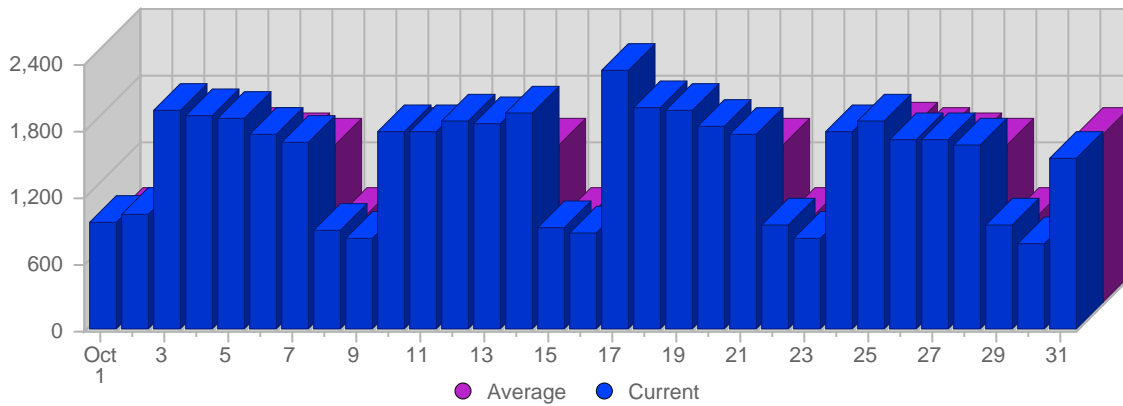

Traffic and Activity > Visits

Report Description

Report Description: Visits during the month of October 2005
 Report Range: Month of October 2005
 Report Scope: Historical Data

Historic Breakdown

Breakdown

Date	Total Visits	Average Visits Historically	Change	Percent of Total Visits
Sat Oct 1st, 2005	967	809.38	+967 ▲	2.02%
Sun Oct 2nd, 2005	1,034	742.11	+1,034 ▲	2.16%
Mon Oct 3rd, 2005	1,969	1,527.30	+1,969 ▲	4.12%
Tue Oct 4th, 2005	1,942	1,576.88	+1,942 ▲	4.06%
Wed Oct 5th, 2005	1,899	1,526.45	+1,899 ▲	3.97%
Thu Oct 6th, 2005	1,775	1,486.83	+1,775 ▲	3.71%
Fri Oct 7th, 2005	1,695	1,435.67	+1,695 ▲	3.55%
Sat Oct 8th, 2005	890	809.38	-77 ▼	1.86%
Sun Oct 9th, 2005	830	742.11	-204 ▼	1.74%
Mon Oct 10th, 2005	1,791	1,527.30	-178 ▼	3.75%
Tue Oct 11th, 2005	1,782	1,576.88	-160 ▼	3.73%
Wed Oct 12th, 2005	1,893	1,526.45	-6 ▼	3.96%
Thu Oct 13th, 2005	1,848	1,486.83	+73 ▲	3.87%
Fri Oct 14th, 2005	1,952	1,435.67	+257 ▲	4.08%
Sat Oct 15th, 2005	912	809.38	+22 ▲	1.91%
Sun Oct 16th, 2005	869	742.11	+39 ▲	1.82%
Mon Oct 17th, 2005	2,341	1,527.30	+550 ▲	4.90%
Tue Oct 18th, 2005	2,011	1,576.88	+229 ▲	4.21%
Wed Oct 19th, 2005	1,976	1,526.45	+83 ▲	4.13%
Thu Oct 20th, 2005	1,832	1,486.83	-16 ▼	3.83%
Fri Oct 21st, 2005	1,773	1,435.67	-179 ▼	3.71%
Sat Oct 22nd, 2005	940	809.38	+28 ▲	1.97%
Sun Oct 23rd, 2005	824	742.11	-45 ▼	1.72%
Mon Oct 24th, 2005	1,799	1,527.30	-542 ▼	3.76%
Tue Oct 25th, 2005	1,890	1,576.88	-121 ▼	3.95%
Wed Oct 26th, 2005	1,717	1,526.45	-259 ▼	3.59%
Thu Oct 27th, 2005	1,725	1,486.83	-107 ▼	3.61%
Fri Oct 28th, 2005	1,667	1,435.67	-106 ▼	3.49%
Sat Oct 29th, 2005	944	809.38	+4 ▲	1.97%
Sun Oct 30th, 2005	781	742.11	-43 ▼	1.63%
Mon Oct 31st, 2005	1,546	1,527.30	-253 ▼	3.23%
	47,814	28,642		