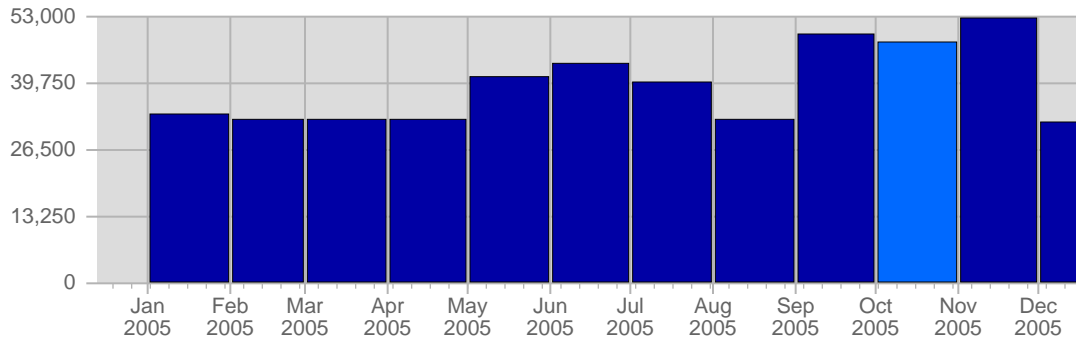

## Traffic and Activity > Visits

### Report Description

Report Description: Visits during the month of October 2005  
 Report Range: Month of October 2005  
 Report Scope: Historical Data

### Breakdown

Date	Total Visits	Average Visits Historically	Change	Percent of Total Visits
Sat Oct 1st, 2005	967	809.38	+967 ▲	2.02%
Sun Oct 2nd, 2005	1,034	742.11	+1,034 ▲	2.16%
Mon Oct 3rd, 2005	1,969	1,527.30	+1,969 ▲	4.12%
Tue Oct 4th, 2005	1,942	1,576.88	+1,942 ▲	4.06%
Wed Oct 5th, 2005	1,899	1,526.45	+1,899 ▲	3.97%
Thu Oct 6th, 2005	1,775	1,486.83	+1,775 ▲	3.71%
Fri Oct 7th, 2005	1,695	1,435.67	+1,695 ▲	3.55%
Sat Oct 8th, 2005	890	809.38	-77 ▼	1.86%
Sun Oct 9th, 2005	830	742.11	-204 ▼	1.74%
Mon Oct 10th, 2005	1,791	1,527.30	-178 ▼	3.75%
Tue Oct 11th, 2005	1,782	1,576.88	-160 ▼	3.73%
Wed Oct 12th, 2005	1,893	1,526.45	-6 ▼	3.96%
Thu Oct 13th, 2005	1,848	1,486.83	+73 ▲	3.87%
Fri Oct 14th, 2005	1,952	1,435.67	+257 ▲	4.08%
Sat Oct 15th, 2005	912	809.38	+22 ▲	1.91%
Sun Oct 16th, 2005	869	742.11	+39 ▲	1.82%
Mon Oct 17th, 2005	2,341	1,527.30	+550 ▲	4.90%
Tue Oct 18th, 2005	2,011	1,576.88	+229 ▲	4.21%
Wed Oct 19th, 2005	1,976	1,526.45	+83 ▲	4.13%
Thu Oct 20th, 2005	1,832	1,486.83	-16 ▼	3.83%
Fri Oct 21st, 2005	1,773	1,435.67	-179 ▼	3.71%
Sat Oct 22nd, 2005	940	809.38	+28 ▲	1.97%
Sun Oct 23rd, 2005	824	742.11	-45 ▼	1.72%
Mon Oct 24th, 2005	1,799	1,527.30	-542 ▼	3.76%
Tue Oct 25th, 2005	1,890	1,576.88	-121 ▼	3.95%
Wed Oct 26th, 2005	1,717	1,526.45	-259 ▼	3.59%
Thu Oct 27th, 2005	1,725	1,486.83	-107 ▼	3.61%
Fri Oct 28th, 2005	1,667	1,435.67	-106 ▼	3.49%
Sat Oct 29th, 2005	944	809.38	+4 ▲	1.97%
Sun Oct 30th, 2005	781	742.11	-43 ▼	1.63%
Mon Oct 31st, 2005	1,546	1,527.30	-253 ▼	3.23%
	47,814	28,642		