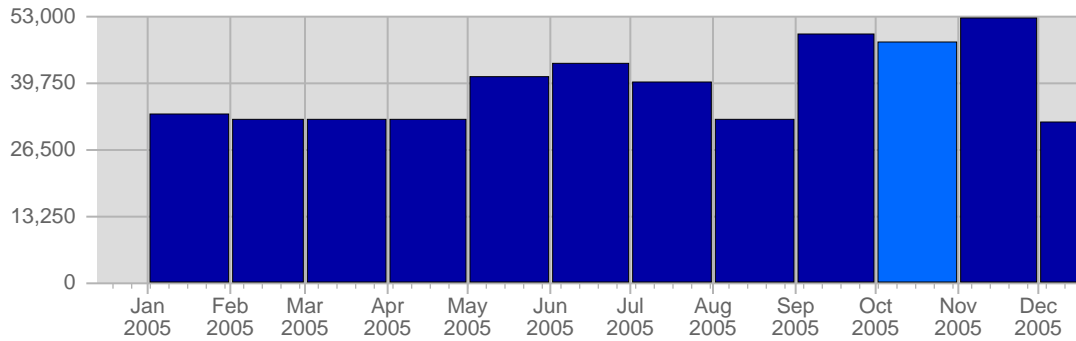

Traffic and Activity > Visits

Report Description

Report Description: Visits during the month of October 2005
 Report Range: Month of October 2005
 Report Scope: Historical Data

Historic Breakdown

Breakdown

Date	Total Visits	Average Visits Historically	Change	Percent of Total Visits
Sat Oct 1st, 2005	967	809.38	+967 ▲	2.02%
Sun Oct 2nd, 2005	1,034	742.11	+1,034 ▲	2.16%
Mon Oct 3rd, 2005	1,969	1,527.30	+1,969 ▲	4.12%
Tue Oct 4th, 2005	1,942	1,576.88	+1,942 ▲	4.06%
Wed Oct 5th, 2005	1,899	1,526.45	+1,899 ▲	3.97%
Thu Oct 6th, 2005	1,775	1,486.83	+1,775 ▲	3.71%
Fri Oct 7th, 2005	1,695	1,435.67	+1,695 ▲	3.55%
Sat Oct 8th, 2005	890	809.38	-77 ▼	1.86%
Sun Oct 9th, 2005	830	742.11	-204 ▼	1.74%
Mon Oct 10th, 2005	1,791	1,527.30	-178 ▼	3.75%
Tue Oct 11th, 2005	1,782	1,576.88	-160 ▼	3.73%
Wed Oct 12th, 2005	1,893	1,526.45	-6 ▼	3.96%
Thu Oct 13th, 2005	1,848	1,486.83	+73 ▲	3.87%
Fri Oct 14th, 2005	1,952	1,435.67	+257 ▲	4.08%
Sat Oct 15th, 2005	912	809.38	+22 ▲	1.91%
Sun Oct 16th, 2005	869	742.11	+39 ▲	1.82%
Mon Oct 17th, 2005	2,341	1,527.30	+550 ▲	4.90%
Tue Oct 18th, 2005	2,011	1,576.88	+229 ▲	4.21%
Wed Oct 19th, 2005	1,976	1,526.45	+83 ▲	4.13%
Thu Oct 20th, 2005	1,832	1,486.83	-16 ▼	3.83%
Fri Oct 21st, 2005	1,773	1,435.67	-179 ▼	3.71%
Sat Oct 22nd, 2005	940	809.38	+28 ▲	1.97%
Sun Oct 23rd, 2005	824	742.11	-45 ▼	1.72%
Mon Oct 24th, 2005	1,799	1,527.30	-542 ▼	3.76%
Tue Oct 25th, 2005	1,890	1,576.88	-121 ▼	3.95%
Wed Oct 26th, 2005	1,717	1,526.45	-259 ▼	3.59%
Thu Oct 27th, 2005	1,725	1,486.83	-107 ▼	3.61%
Fri Oct 28th, 2005	1,667	1,435.67	-106 ▼	3.49%
Sat Oct 29th, 2005	944	809.38	+4 ▲	1.97%
Sun Oct 30th, 2005	781	742.11	-43 ▼	1.63%
Mon Oct 31st, 2005	1,546	1,527.30	-253 ▼	3.23%
	47,814	28,642		