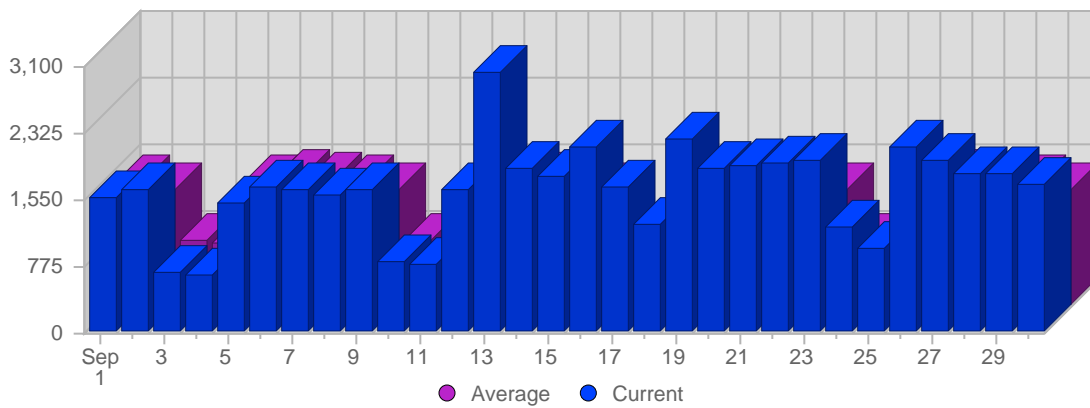

Traffic and Activity > Visits

Report Description

Report Description: Visits during the month of September 2005
 Report Range: Month of September 2005
 Report Scope: Historical Data

Historic Breakdown

Breakdown

Date	Total Visits	Average Visits Historically	Change	Percent of Total Visits
Thu Sep 1st, 2005	1,562	1,434.05	+1,562 ▲	3.15%
Fri Sep 2nd, 2005	1,657	1,351.53	+1,657 ▲	3.34%
Sat Sep 3rd, 2005	692	769.21	+692 ▲	1.39%
Sun Sep 4th, 2005	680	716.41	+46 ▲	1.37%
Mon Sep 5th, 2005	1,510	1,447.36	+86 ▲	3.04%
Tue Sep 6th, 2005	1,698	1,495.80	+260 ▲	3.42%
Wed Sep 7th, 2005	1,665	1,457.03	-39 ▼	3.35%
Thu Sep 8th, 2005	1,609	1,434.05	+47 ▲	3.24%
Fri Sep 9th, 2005	1,644	1,351.53	-13 ▼	3.31%
Sat Sep 10th, 2005	831	769.21	+139 ▲	1.67%
Sun Sep 11th, 2005	790	716.41	+110 ▲	1.59%
Mon Sep 12th, 2005	1,668	1,447.36	+158 ▲	3.36%
Tue Sep 13th, 2005	3,014	1,495.80	+1,316 ▲	6.07%
Wed Sep 14th, 2005	1,918	1,457.03	+253 ▲	3.86%
Thu Sep 15th, 2005	1,826	1,434.05	+217 ▲	3.68%
Fri Sep 16th, 2005	2,151	1,351.53	+507 ▲	4.33%
Sat Sep 17th, 2005	1,677	769.21	+846 ▲	3.38%
Sun Sep 18th, 2005	1,245	716.41	+455 ▲	2.51%
Mon Sep 19th, 2005	2,261	1,447.36	+593 ▲	4.55%
Tue Sep 20th, 2005	1,918	1,495.80	-1,096 ▼	3.86%
Wed Sep 21st, 2005	1,944	1,457.03	+26 ▲	3.92%
Thu Sep 22nd, 2005	1,961	1,434.05	+135 ▲	3.95%
Fri Sep 23rd, 2005	2,004	1,351.53	-147 ▼	4.04%
Sat Sep 24th, 2005	1,215	769.21	-462 ▼	2.45%
Sun Sep 25th, 2005	968	716.41	-277 ▼	1.95%
Mon Sep 26th, 2005	2,146	1,447.36	-115 ▼	4.32%
Tue Sep 27th, 2005	1,998	1,495.80	+80 ▲	4.02%
Wed Sep 28th, 2005	1,855	1,457.03	-89 ▼	3.74%
Thu Sep 29th, 2005	1,830	1,434.05	-131 ▼	3.69%
Fri Sep 30th, 2005	1,722	1,351.53	-282 ▼	3.47%
	49,659	28,642		