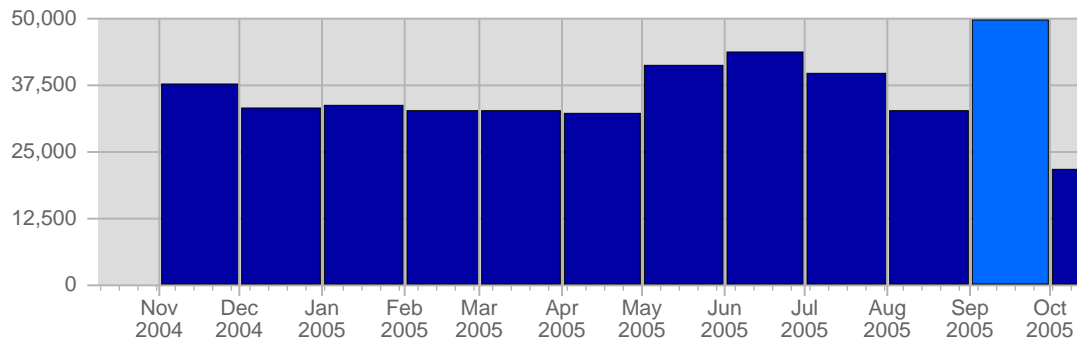

Traffic and Activity > Visits

Report Description

Report Description: Visits during the month of September 2005
 Report Range: Month of September 2005
 Report Scope: Historical Data

Historic Breakdown

Breakdown

Date	Total Visits	Average Visits Historically	Change	Percent of Total Visits
Thu Sep 1st, 2005	1,562	1,434.05	+1,562 ▲	3.15%
Fri Sep 2nd, 2005	1,657	1,351.53	+1,657 ▲	3.34%
Sat Sep 3rd, 2005	692	769.21	+692 ▲	1.39%
Sun Sep 4th, 2005	680	716.41	+46 ▲	1.37%
Mon Sep 5th, 2005	1,510	1,447.36	+86 ▲	3.04%
Tue Sep 6th, 2005	1,698	1,495.80	+260 ▲	3.42%
Wed Sep 7th, 2005	1,665	1,457.03	-39 ▼	3.35%
Thu Sep 8th, 2005	1,609	1,434.05	+47 ▲	3.24%
Fri Sep 9th, 2005	1,644	1,351.53	-13 ▼	3.31%
Sat Sep 10th, 2005	831	769.21	+139 ▲	1.67%
Sun Sep 11th, 2005	790	716.41	+110 ▲	1.59%
Mon Sep 12th, 2005	1,668	1,447.36	+158 ▲	3.36%
Tue Sep 13th, 2005	3,014	1,495.80	+1,316 ▲	6.07%
Wed Sep 14th, 2005	1,918	1,457.03	+253 ▲	3.86%
Thu Sep 15th, 2005	1,826	1,434.05	+217 ▲	3.68%
Fri Sep 16th, 2005	2,151	1,351.53	+507 ▲	4.33%
Sat Sep 17th, 2005	1,677	769.21	+846 ▲	3.38%
Sun Sep 18th, 2005	1,245	716.41	+455 ▲	2.51%
Mon Sep 19th, 2005	2,261	1,447.36	+593 ▲	4.55%
Tue Sep 20th, 2005	1,918	1,495.80	-1,096 ▼	3.86%
Wed Sep 21st, 2005	1,944	1,457.03	+26 ▲	3.92%
Thu Sep 22nd, 2005	1,961	1,434.05	+135 ▲	3.95%
Fri Sep 23rd, 2005	2,004	1,351.53	-147 ▼	4.04%
Sat Sep 24th, 2005	1,215	769.21	-462 ▼	2.45%
Sun Sep 25th, 2005	968	716.41	-277 ▼	1.95%
Mon Sep 26th, 2005	2,146	1,447.36	-115 ▼	4.32%
Tue Sep 27th, 2005	1,998	1,495.80	+80 ▲	4.02%
Wed Sep 28th, 2005	1,855	1,457.03	-89 ▼	3.74%
Thu Sep 29th, 2005	1,830	1,434.05	-131 ▼	3.69%
Fri Sep 30th, 2005	1,722	1,351.53	-282 ▼	3.47%
	49,659	28,642		