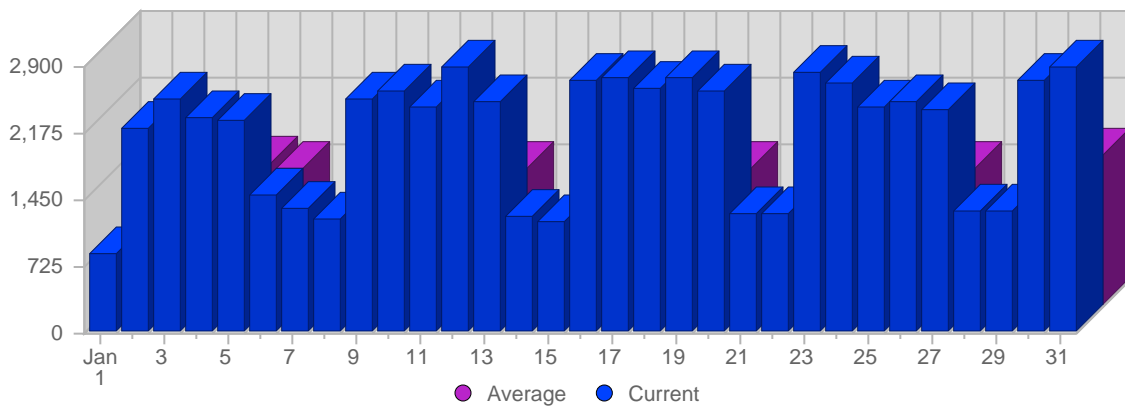

Traffic and Activity > Visits

Report Description

Report Description: Visits during the month of January 2006
 Report Range: Month of January 2006
 Report Scope: Historical Data

Historic Breakdown

Breakdown

Date	Total Visits	Average Visits Historically	Change	Percent of Total Visits
Sun Jan 1st, 2006	858	769.22	+858 ▲	1.28%
Mon Jan 2nd, 2006	2,218	1,582.33	+2,218 ▲	3.31%
Tue Jan 3rd, 2006	2,525	1,642.02	+2,525 ▲	3.77%
Wed Jan 4th, 2006	2,340	1,585.88	+2,340 ▲	3.49%
Thu Jan 5th, 2006	2,307	1,551.92	+2,307 ▲	3.44%
Fri Jan 6th, 2006	1,499	1,487.35	+1,499 ▲	2.24%
Sat Jan 7th, 2006	1,360	836.27	+1,360 ▲	2.03%
Sun Jan 8th, 2006	1,242	769.22	+384 ▲	1.85%
Mon Jan 9th, 2006	2,539	1,582.33	+321 ▲	3.79%
Tue Jan 10th, 2006	2,613	1,642.02	+88 ▲	3.90%
Wed Jan 11th, 2006	2,453	1,585.88	+113 ▲	3.66%
Thu Jan 12th, 2006	2,872	1,551.92	+565 ▲	4.28%
Fri Jan 13th, 2006	2,516	1,487.35	+1,017 ▲	3.75%
Sat Jan 14th, 2006	1,248	836.27	-112 ▼	1.86%
Sun Jan 15th, 2006	1,192	769.22	-50 ▼	1.78%
Mon Jan 16th, 2006	2,742	1,582.33	+203 ▲	4.09%
Tue Jan 17th, 2006	2,770	1,642.02	+157 ▲	4.13%
Wed Jan 18th, 2006	2,667	1,585.88	+214 ▲	3.98%
Thu Jan 19th, 2006	2,767	1,551.92	-105 ▼	4.13%
Fri Jan 20th, 2006	2,615	1,487.35	+99 ▲	3.90%
Sat Jan 21st, 2006	1,284	836.27	+36 ▲	1.91%
Sun Jan 22nd, 2006	1,300	769.22	+108 ▲	1.94%
Mon Jan 23rd, 2006	2,816	1,582.33	+74 ▲	4.20%
Tue Jan 24th, 2006	2,714	1,642.02	-56 ▼	4.05%
Wed Jan 25th, 2006	2,438	1,585.88	-229 ▼	3.64%
Thu Jan 26th, 2006	2,507	1,551.92	-260 ▼	3.74%
Fri Jan 27th, 2006	2,414	1,487.35	-201 ▼	3.60%
Sat Jan 28th, 2006	1,307	836.27	+23 ▲	1.95%
Sun Jan 29th, 2006	1,318	769.22	+18 ▲	1.97%
Mon Jan 30th, 2006	2,747	1,582.33	-69 ▼	4.10%
Tue Jan 31st, 2006	2,881	1,642.02	+167 ▲	4.30%
	67,069	28,642		