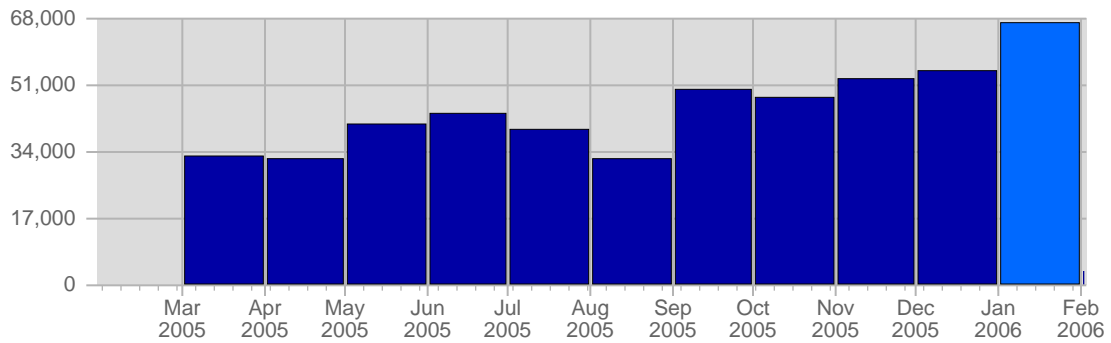

Traffic and Activity > Visits

Report Description

Report Description: Visits during the month of January 2006
 Report Range: Month of January 2006
 Report Scope: Historical Data

Historic Breakdown

Breakdown

Date	Total Visits	Average Visits Historically	Change	Percent of Total Visits
Sun Jan 1st, 2006	858	769.22	+858 ▲	1.28%
Mon Jan 2nd, 2006	2,218	1,582.33	+2,218 ▲	3.31%
Tue Jan 3rd, 2006	2,525	1,642.02	+2,525 ▲	3.77%
Wed Jan 4th, 2006	2,340	1,585.88	+2,340 ▲	3.49%
Thu Jan 5th, 2006	2,307	1,551.92	+2,307 ▲	3.44%
Fri Jan 6th, 2006	1,499	1,487.35	+1,499 ▲	2.24%
Sat Jan 7th, 2006	1,360	836.27	+1,360 ▲	2.03%
Sun Jan 8th, 2006	1,242	769.22	+384 ▲	1.85%
Mon Jan 9th, 2006	2,539	1,582.33	+321 ▲	3.79%
Tue Jan 10th, 2006	2,613	1,642.02	+88 ▲	3.90%
Wed Jan 11th, 2006	2,453	1,585.88	+113 ▲	3.66%
Thu Jan 12th, 2006	2,872	1,551.92	+565 ▲	4.28%
Fri Jan 13th, 2006	2,516	1,487.35	+1,017 ▲	3.75%
Sat Jan 14th, 2006	1,248	836.27	-112 ▼	1.86%
Sun Jan 15th, 2006	1,192	769.22	-50 ▼	1.78%
Mon Jan 16th, 2006	2,742	1,582.33	+203 ▲	4.09%
Tue Jan 17th, 2006	2,770	1,642.02	+157 ▲	4.13%
Wed Jan 18th, 2006	2,667	1,585.88	+214 ▲	3.98%
Thu Jan 19th, 2006	2,767	1,551.92	-105 ▼	4.13%
Fri Jan 20th, 2006	2,615	1,487.35	+99 ▲	3.90%
Sat Jan 21st, 2006	1,284	836.27	+36 ▲	1.91%
Sun Jan 22nd, 2006	1,300	769.22	+108 ▲	1.94%
Mon Jan 23rd, 2006	2,816	1,582.33	+74 ▲	4.20%
Tue Jan 24th, 2006	2,714	1,642.02	-56 ▼	4.05%
Wed Jan 25th, 2006	2,438	1,585.88	-229 ▼	3.64%
Thu Jan 26th, 2006	2,507	1,551.92	-260 ▼	3.74%
Fri Jan 27th, 2006	2,414	1,487.35	-201 ▼	3.60%
Sat Jan 28th, 2006	1,307	836.27	+23 ▲	1.95%
Sun Jan 29th, 2006	1,318	769.22	+18 ▲	1.97%
Mon Jan 30th, 2006	2,747	1,582.33	-69 ▼	4.10%
Tue Jan 31st, 2006	2,881	1,642.02	+167 ▲	4.30%
	67,069	28,642		