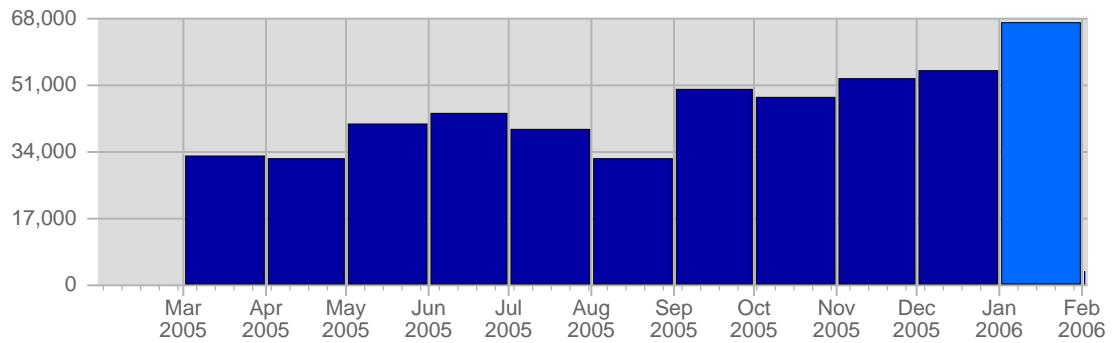

Traffic and Activity > Visits

Report Description

Report Description: Visits during the month of January 2006
 Report Range: Month of January 2006
 Report Scope: Historical Data

Historic Breakdown

Breakdown

Date	Total Visits	Average Visits Historically	Change	Percent of Total Visits
Sun Jan 1st, 2006	858	769.22	+858 ▲	1.28%
Mon Jan 2nd, 2006	2,218	1,582.33	+2,218 ▲	3.31%
Tue Jan 3rd, 2006	2,525	1,642.02	+2,525 ▲	3.77%
Wed Jan 4th, 2006	2,340	1,585.88	+2,340 ▲	3.49%
Thu Jan 5th, 2006	2,307	1,551.92	+2,307 ▲	3.44%
Fri Jan 6th, 2006	1,499	1,487.35	+1,499 ▲	2.24%
Sat Jan 7th, 2006	1,360	836.27	+1,360 ▲	2.03%
Sun Jan 8th, 2006	1,242	769.22	+384 ▲	1.85%
Mon Jan 9th, 2006	2,539	1,582.33	+321 ▲	3.79%
Tue Jan 10th, 2006	2,613	1,642.02	+88 ▲	3.90%
Wed Jan 11th, 2006	2,453	1,585.88	+113 ▲	3.66%
Thu Jan 12th, 2006	2,872	1,551.92	+565 ▲	4.28%
Fri Jan 13th, 2006	2,516	1,487.35	+1,017 ▲	3.75%
Sat Jan 14th, 2006	1,248	836.27	-112 ▼	1.86%
Sun Jan 15th, 2006	1,192	769.22	-50 ▼	1.78%
Mon Jan 16th, 2006	2,742	1,582.33	+203 ▲	4.09%
Tue Jan 17th, 2006	2,770	1,642.02	+157 ▲	4.13%
Wed Jan 18th, 2006	2,667	1,585.88	+214 ▲	3.98%
Thu Jan 19th, 2006	2,767	1,551.92	-105 ▼	4.13%
Fri Jan 20th, 2006	2,615	1,487.35	+99 ▲	3.90%
Sat Jan 21st, 2006	1,284	836.27	+36 ▲	1.91%
Sun Jan 22nd, 2006	1,300	769.22	+108 ▲	1.94%
Mon Jan 23rd, 2006	2,816	1,582.33	+74 ▲	4.20%
Tue Jan 24th, 2006	2,714	1,642.02	-56 ▼	4.05%
Wed Jan 25th, 2006	2,438	1,585.88	-229 ▼	3.64%
Thu Jan 26th, 2006	2,507	1,551.92	-260 ▼	3.74%
Fri Jan 27th, 2006	2,414	1,487.35	-201 ▼	3.60%
Sat Jan 28th, 2006	1,307	836.27	+23 ▲	1.95%
Sun Jan 29th, 2006	1,318	769.22	+18 ▲	1.97%
Mon Jan 30th, 2006	2,747	1,582.33	-69 ▼	4.10%
Tue Jan 31st, 2006	2,881	1,642.02	+167 ▲	4.30%
	67,069	28,642		